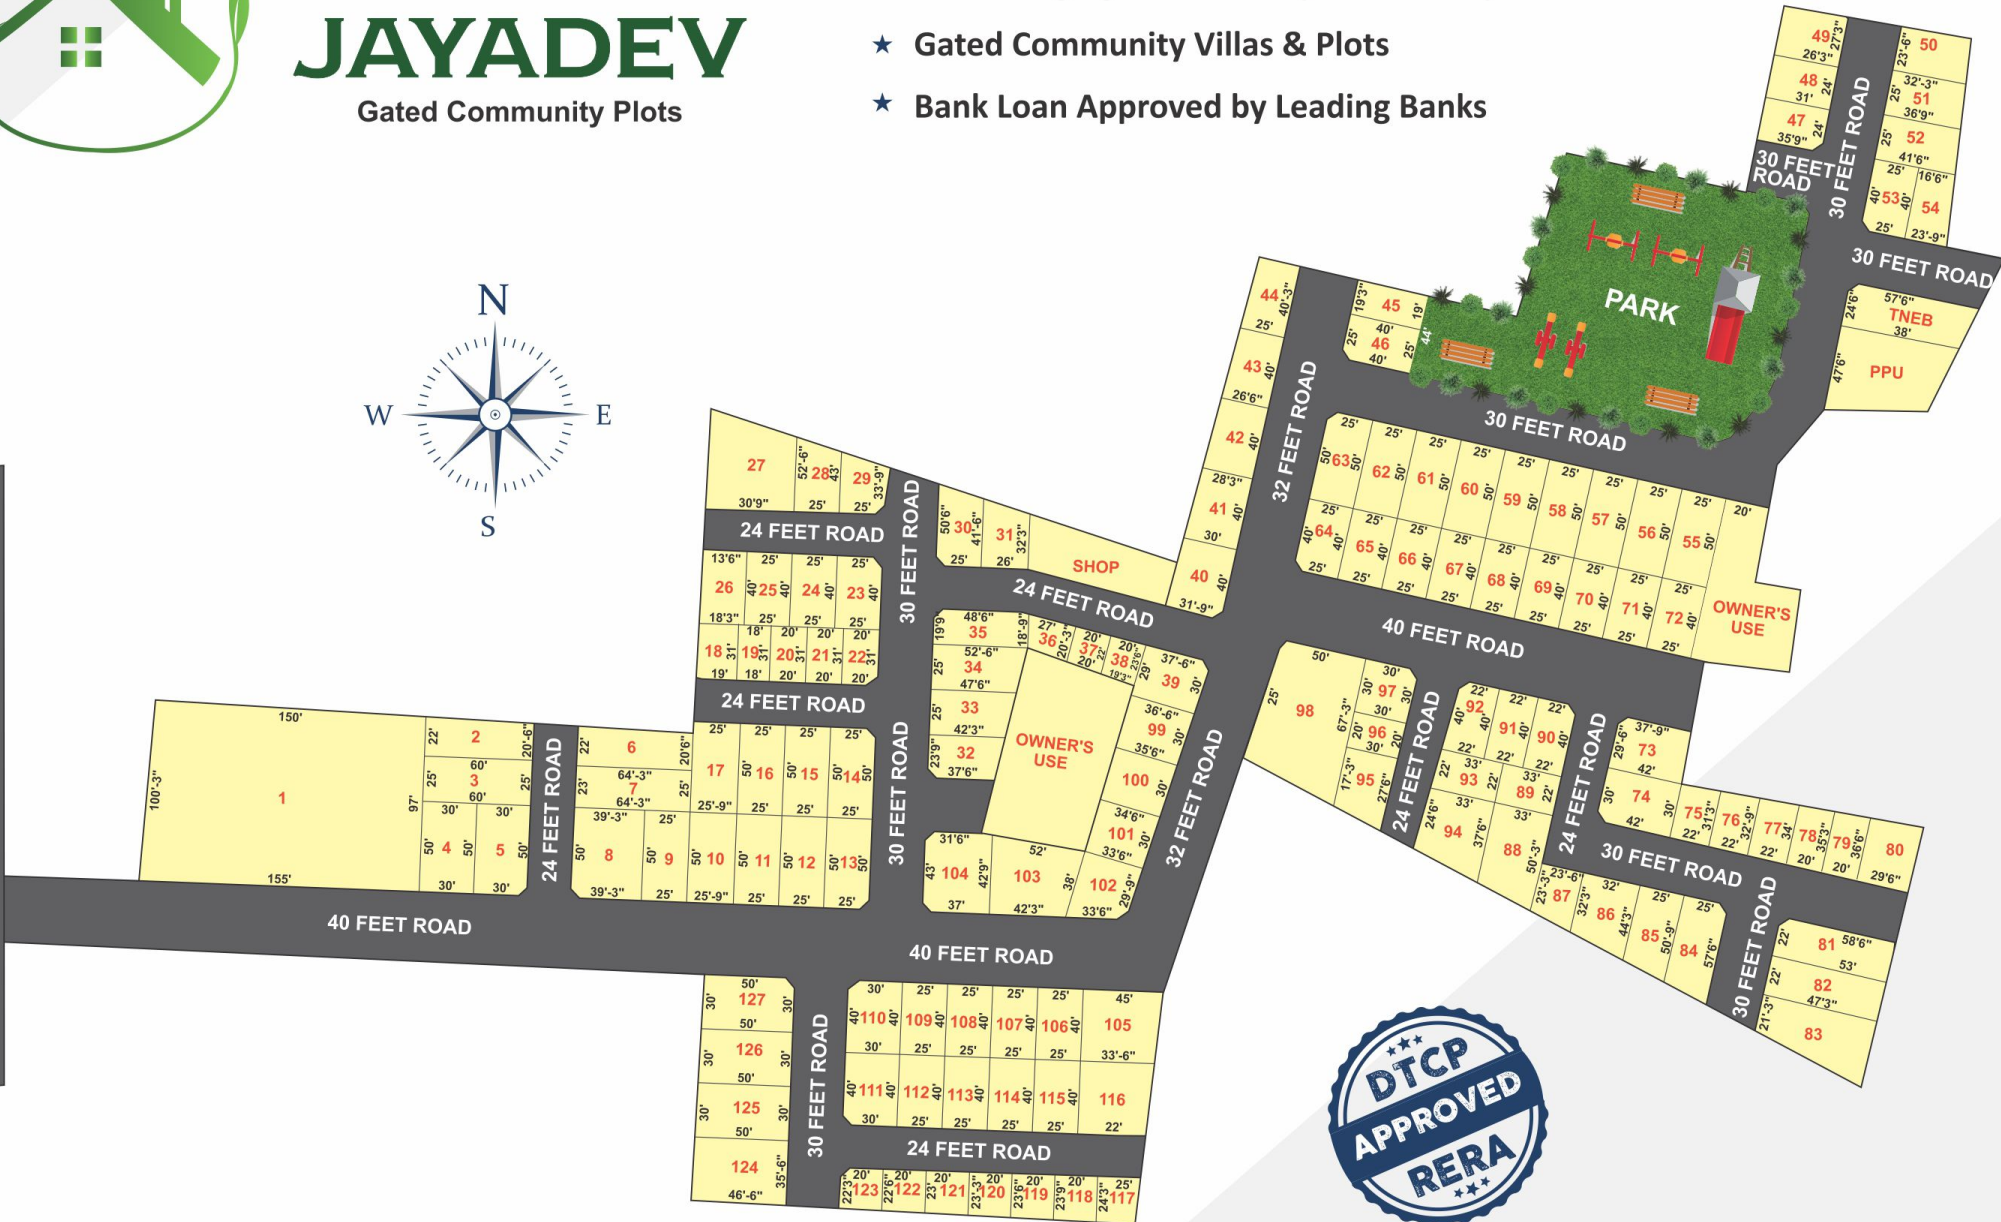

EXISTING CHENNAI TO NELLORE ROAD

AREA STATEMENT

PLOT	AREA	PLOT	AREA	PLOT	AREA	PLOT	AREA
1	15007	33	1121	65	1000	97	888
2	1268	34	1248	66	1000	98	2748
3	1500	35	1016	67	1000	99	1079
4	1500	36	477	68	1000	100	1048
5	1488	37	421	69	1000	101	1018
6	1364	38	446	70	1000	102	1101
7	1477	39	1078	71	1000	103	1903
8	1948	40	1205	72	1000	104	1623
9	1250	41	1168	73	1164	105	1572
10	1289	42	1099	74	1247	106	1000
11	1250	43	1030	75	675	107	1000
12	1250	44	969	76	705	108	1000
13	1238	45	967	77	735	109	1000
14	1238	46	988	78	694	110	1188
15	1250	47	786	79	719	111	1188
16	1250	48	685	80	1294	112	1000
17	1287	49	623	81	1214	113	1000
18	534	50	940	82	1103	114	1000
19	558	51	863	83	1218	115	1000
20	620	52	978	84	1340	116	1109
21	620	53	988	85	1186	117	523
22	608	54	805	86	1231	118	480
23	608	55	1250	87	652	119	474
24	988	56	1250	88	1446	120	468
25	1000	57	1250	89	726	121	462
26	636	58	1250	90	868	122	455
27	1119	59	1250	91	880	123	437
28	1195	60	1250	92	868	124	1770
29	948	61	1250	93	726	125	1500
30	1136	62	1250	94	1024	126	1500
31	958	63	1238	95	667	127	1488
32	938	64	988	96	600		

SCHOOLS

- ★ The Velammal Residential School
- ★ Don Bosco Matriculation School
- ★ RMK Residential Senior Secondary School
- ★ TJS Public School

COLLEGES

- ★ Vels Medical College
- ★ JNN Institute of Engineering
- ★ Sri Venkateswaraa Medical College
- ★ Velammal Institute of Technology
- ★ RMK College of Engineering and Technology
- ★ RMD Engineering College

HOSPITAL

- ★ Vels Hospital
- ★ Sri Venkateswaraa Medcity
- ★ RIMS Hospital

INDUSTRIAL HUB

- ★ Hiranandani industrial park
- ★ Nadi airtechnics
- ★ Mahindra world city
- ★ Superfil company
- ★ Finolex company

BLACKTOP ROAD

STREET LIGHTS

POTABLE WATER

GATED COMMUNITY

24X7 SECURITY

CLEAR TITLED DOCUMENT